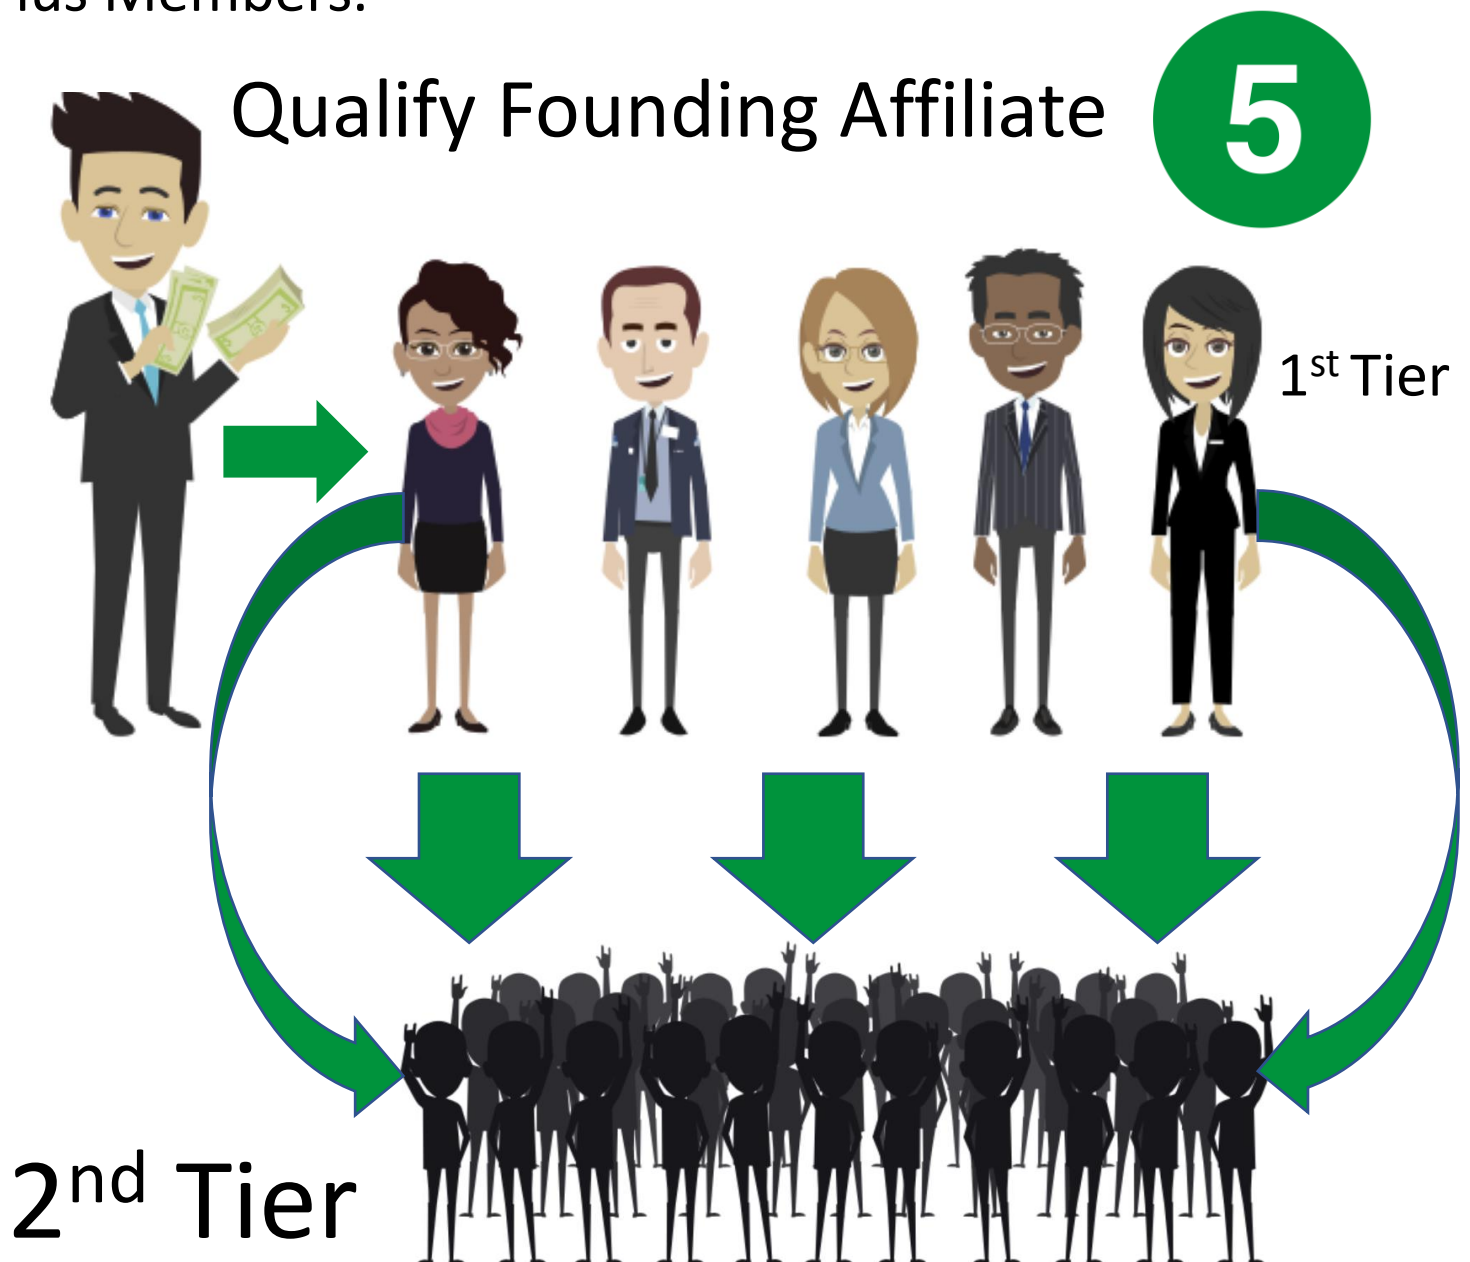

BEEKONNECTED

AFFILIATES FIRST STEPS & QUALIFICATIONS

- Lifetime Membership
- Maximum Commissions
- QFA (Qualified Founding Affiliate)
- Qualify For 2nd Tier Bonuses
- Special Promotion

BEEKONNECTED

Step #1: Enroll ANY 2 Paid BeeKonnected Members

Result: Lifetime Membership

Step #2: Enroll a 3rd Paid BeeKonnected Member

Result: Earn Double Direct Commissions & Your Residual Income Increases from 10% to 20%!

BEEKONNECTED

Step #3: Enroll ANY 5 Paid BeeKonnected Members

Result: QFA Qualified & Earn 2nd Tier Bonuses on all Direct Members, BeeAssociates, and Personal BeePro Plus Members.

BEEKONNECTED

Step #4: (Optional) Enroll 5 BeeKonnected Affiliates in the First 2 Weeks.

Results: Earn an Extra \$500 Bonus, PLUS \$100 for Every NEW Affiliate Within Your 2 Tiers for the following 30 Days!

SPECIAL PROMOTION

Example: \$200 + \$200 + \$400 + \$400 + \$400

+ \$500 (Bonuses) = **\$2,100**